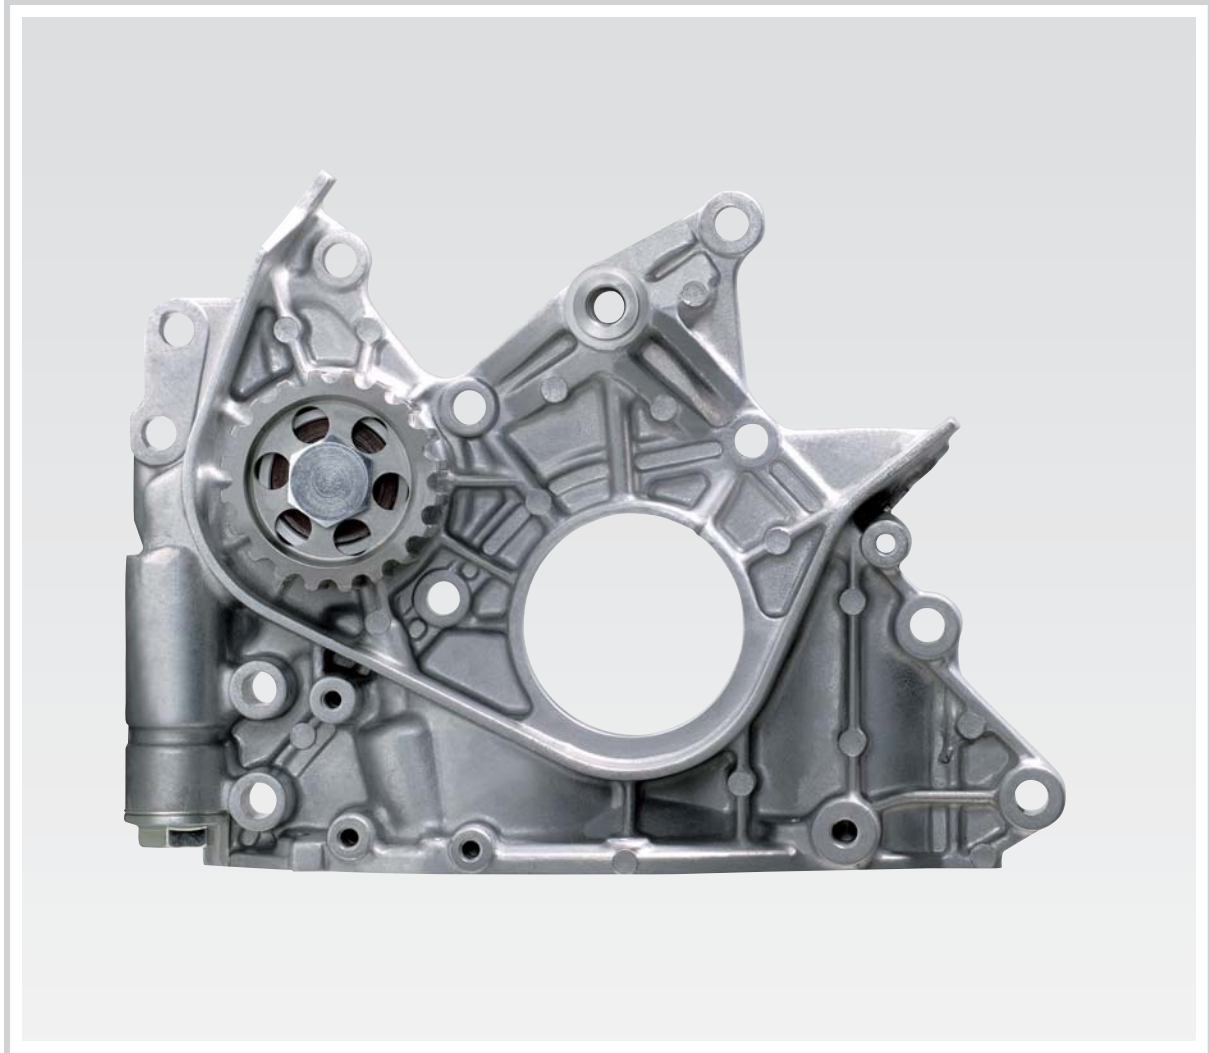

Oil Pump

Engineered to exacting OE specifications, AISIN Oil Pumps deliver ideal oil pressure to the engine without creating excess load. Lubricating critical components to extend the life of the engine, AISIN Oil Pumps are always OE Matched.

Features

- Delivers ideal oil pressure to the engine without creating excess load.
- AISIN aluminum die-casting technology allows for size and weight reduction.
- Lubricates critical components to maximize the life of the engine.

Oil pump test on engine dynamometer